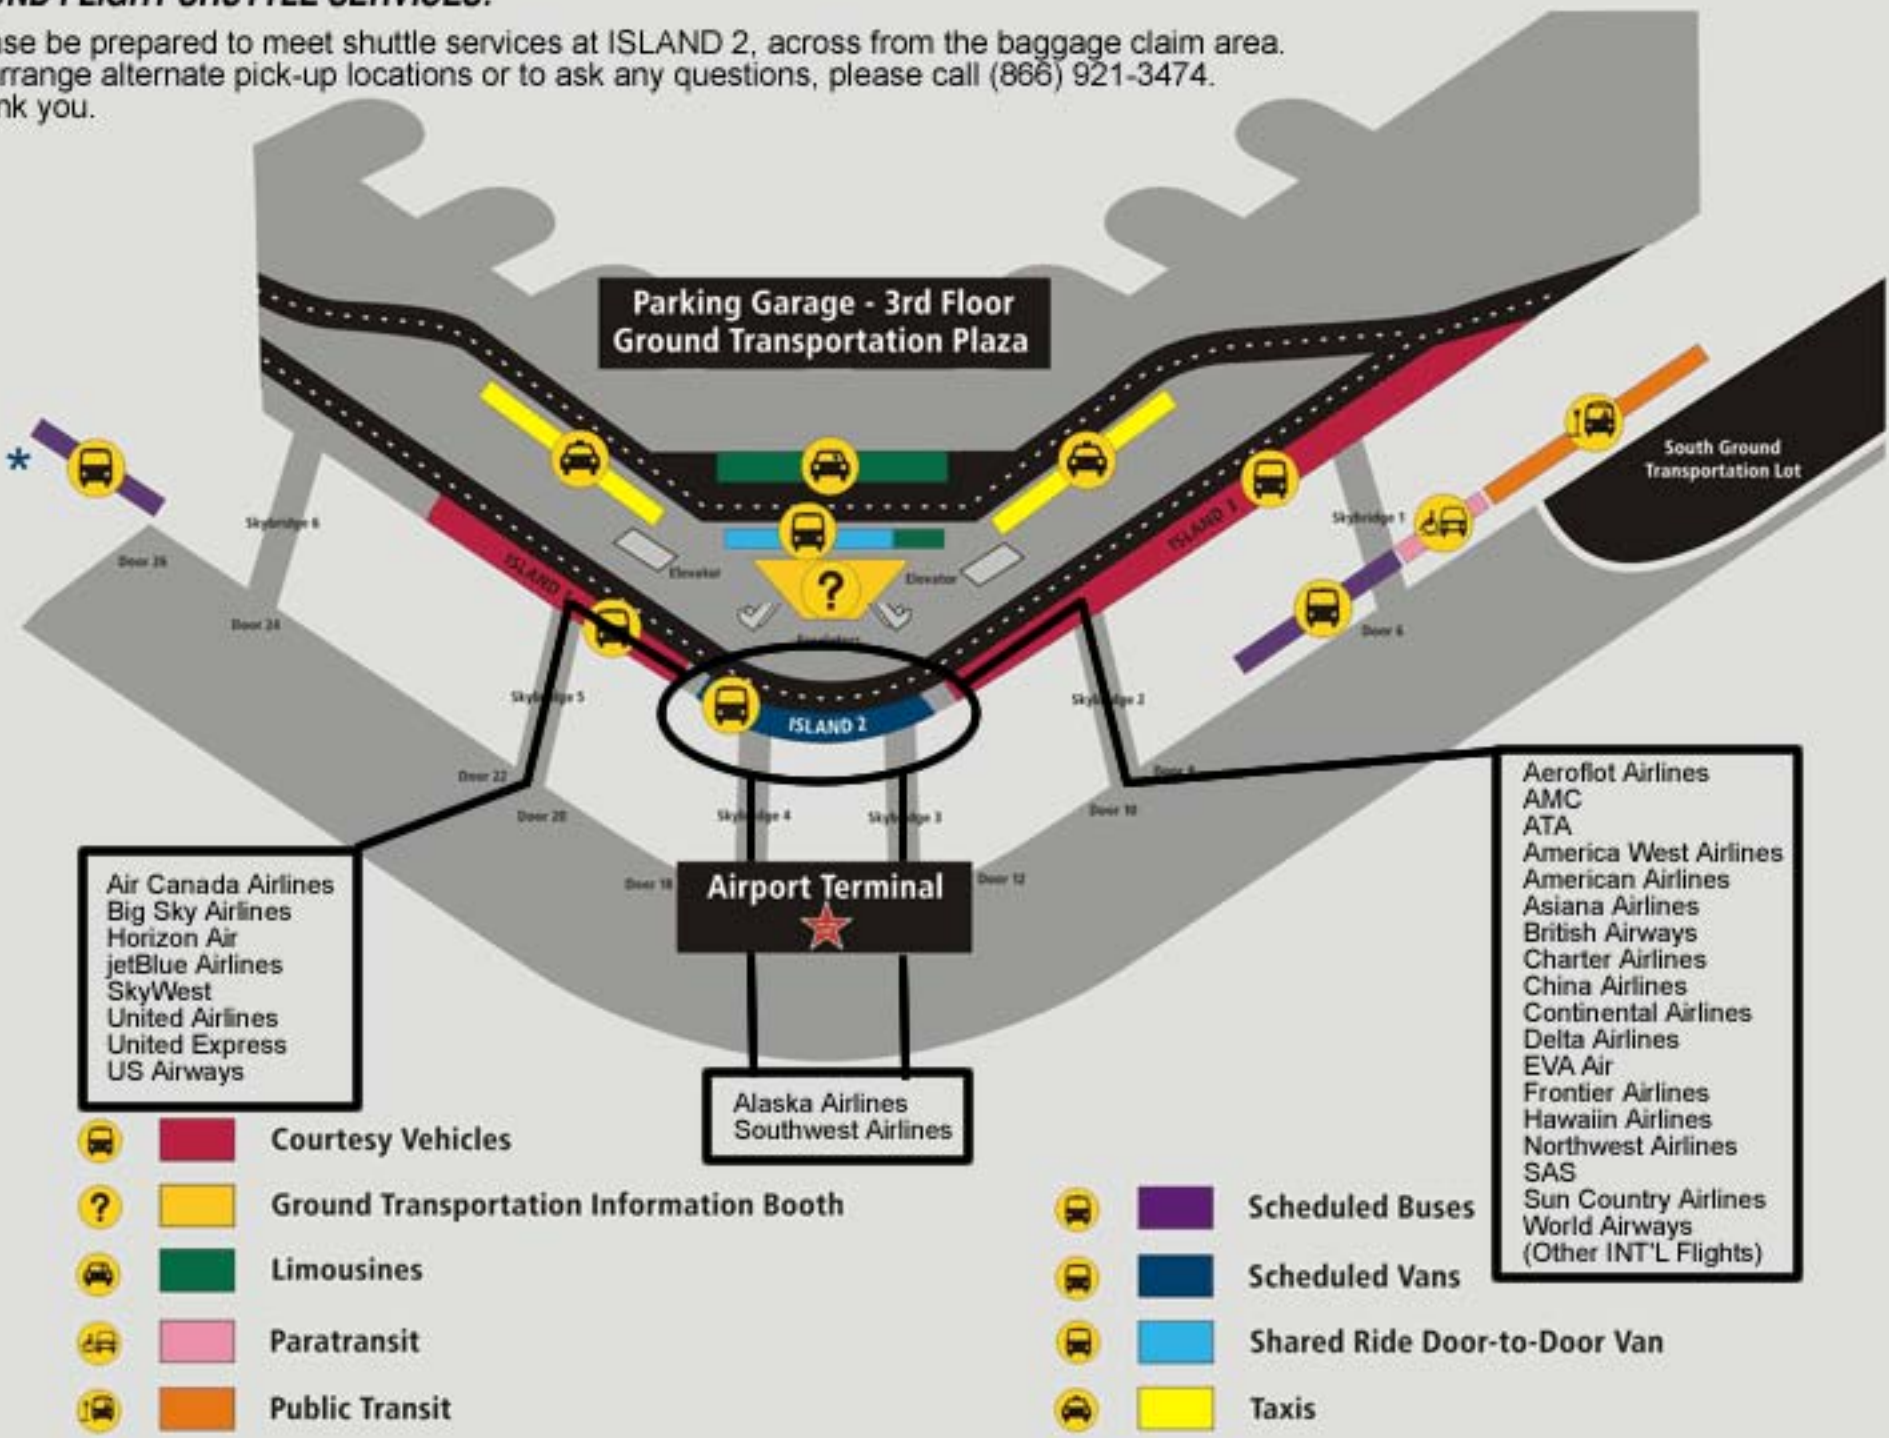

**SOUND FLIGHT SHUTTLE SERVICES:**

Please be prepared to meet shuttle services at ISLAND 2, across from the baggage claim area. To arrange alternate pick-up locations or to ask any questions, please call (866) 921-3474. Thank you.

- Air Canada Airlines
- Big Sky Airlines
- Horizon Air
- jetBlue Airlines
- SkyWest
- United Airlines
- United Express
- US Airways

**Alaska Airlines**  
**Southwest Airlines**

- Aeroflot Airlines
- AMC
- ATA
- America West Airlines
- American Airlines
- Asiana Airlines
- British Airways
- Charter Airlines
- China Airlines
- Continental Airlines
- Delta Airlines
- EVA Air
- Frontier Airlines
- Hawaiian Airlines
- Northwest Airlines
- SAS
- Sun Country Airlines
- World Airways
- (Other INT'L Flights)

- Courtesy Vehicles
- Ground Transportation Information Booth
- Limousines
- Paratransit
- Public Transit

- Scheduled Buses
- Scheduled Vans
- Shared Ride Door-to-Door Van
- Taxis